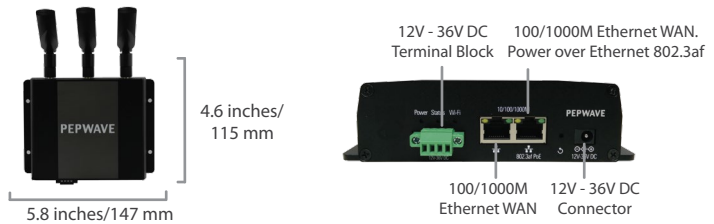

AP One Rugged