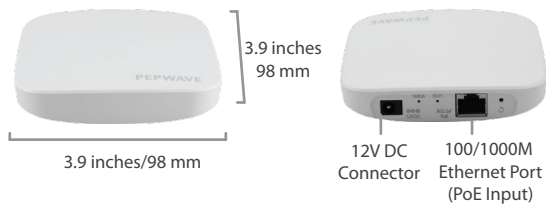

AP One AC Mini