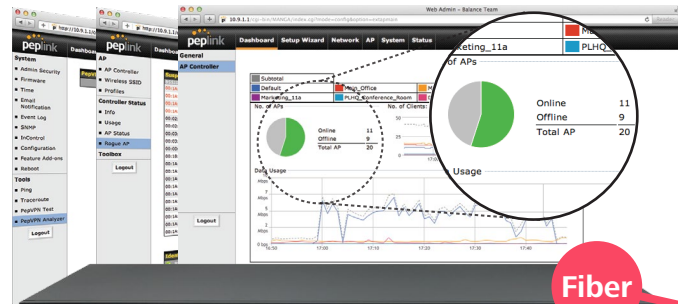

1 Provision campus-wide Wi-Fi with the Balance 2500's built-in AP Controller