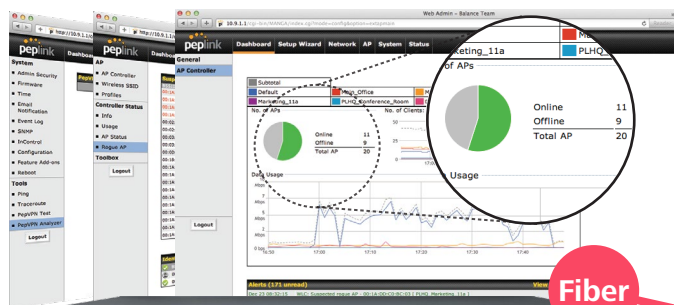

Balance 380