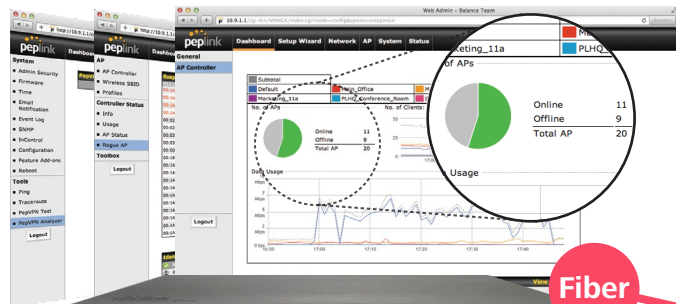

3 Sit back while your Balance One automatically configures your access points

4 Web blocking keeps your staff out of unwanted websites and help them stay productive

5 Get detailed access point usage reports anytime, right from your Balance One