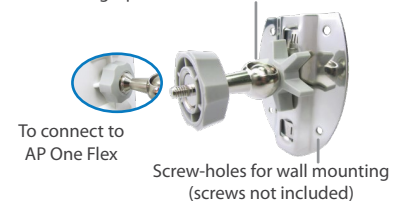

## Accessory – Wall/Pole Mount with Ball Joint for IP55 Outdoor Products ^

Flexible ball joint allows for high-precision installation

^ Available separately.

[www.peplink.com](http://www.peplink.com)