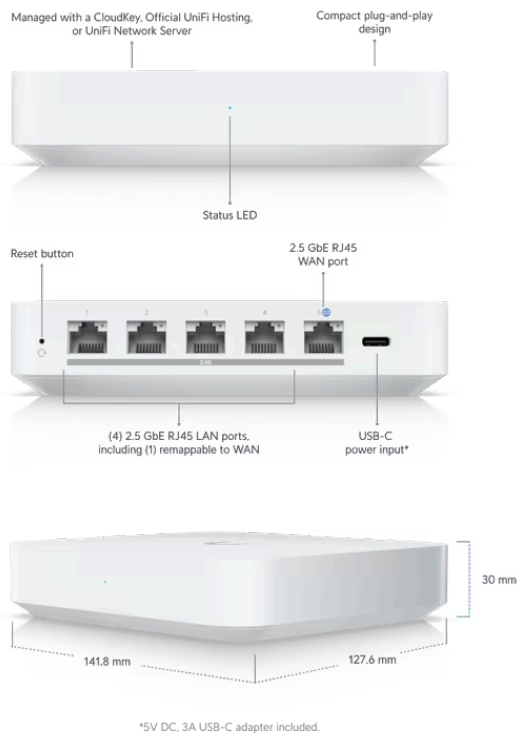

WiFi    Switching    Cloud Keys & Gateways    Camera Security    Door Access    Power Tech    New UI

Cloud Keys & Gateways > [Gateway Max](#)

Datasheet

- In The Box
- Marketing Images
- Installation Guide

## Mechanical

**Dimensions**                      141.8 x 127.6 x 30 mm (5.6 x 5 x 1.2")

**Weight**                              520 g (1.1 lb)

**Enclosure material**              Polycarbonate

**Resistance**                        IK04

## Hardware

<b>Processor</b>	Quad-core ARM® Cortex®-A53 at 1.5 GHz
<b>Memory information</b>	2 GB DDR4
<b>Management interface</b>	Ethernet Bluetooth
<b>Networking interface</b>	LAN: (4) 2.5 GbE RJ45 ports  WAN: (1) 2.5 GbE RJ45 port
<b>Power method</b>	USB type C (5V/3A)
<b>Supported voltage range</b>	100-240V
<b>Max. power consumption</b>	9.6W
<b>LED</b>	Ethernet White: link/activity
<b>Button</b>	(1) Factory reset
<b>Ambient operating temperature</b>	-10 to 40° C (14 to 104° F)
<b>Ambient operating humidity</b>	5 to 95% noncondensing
<b>Certifications</b>	CE, FCC, IC