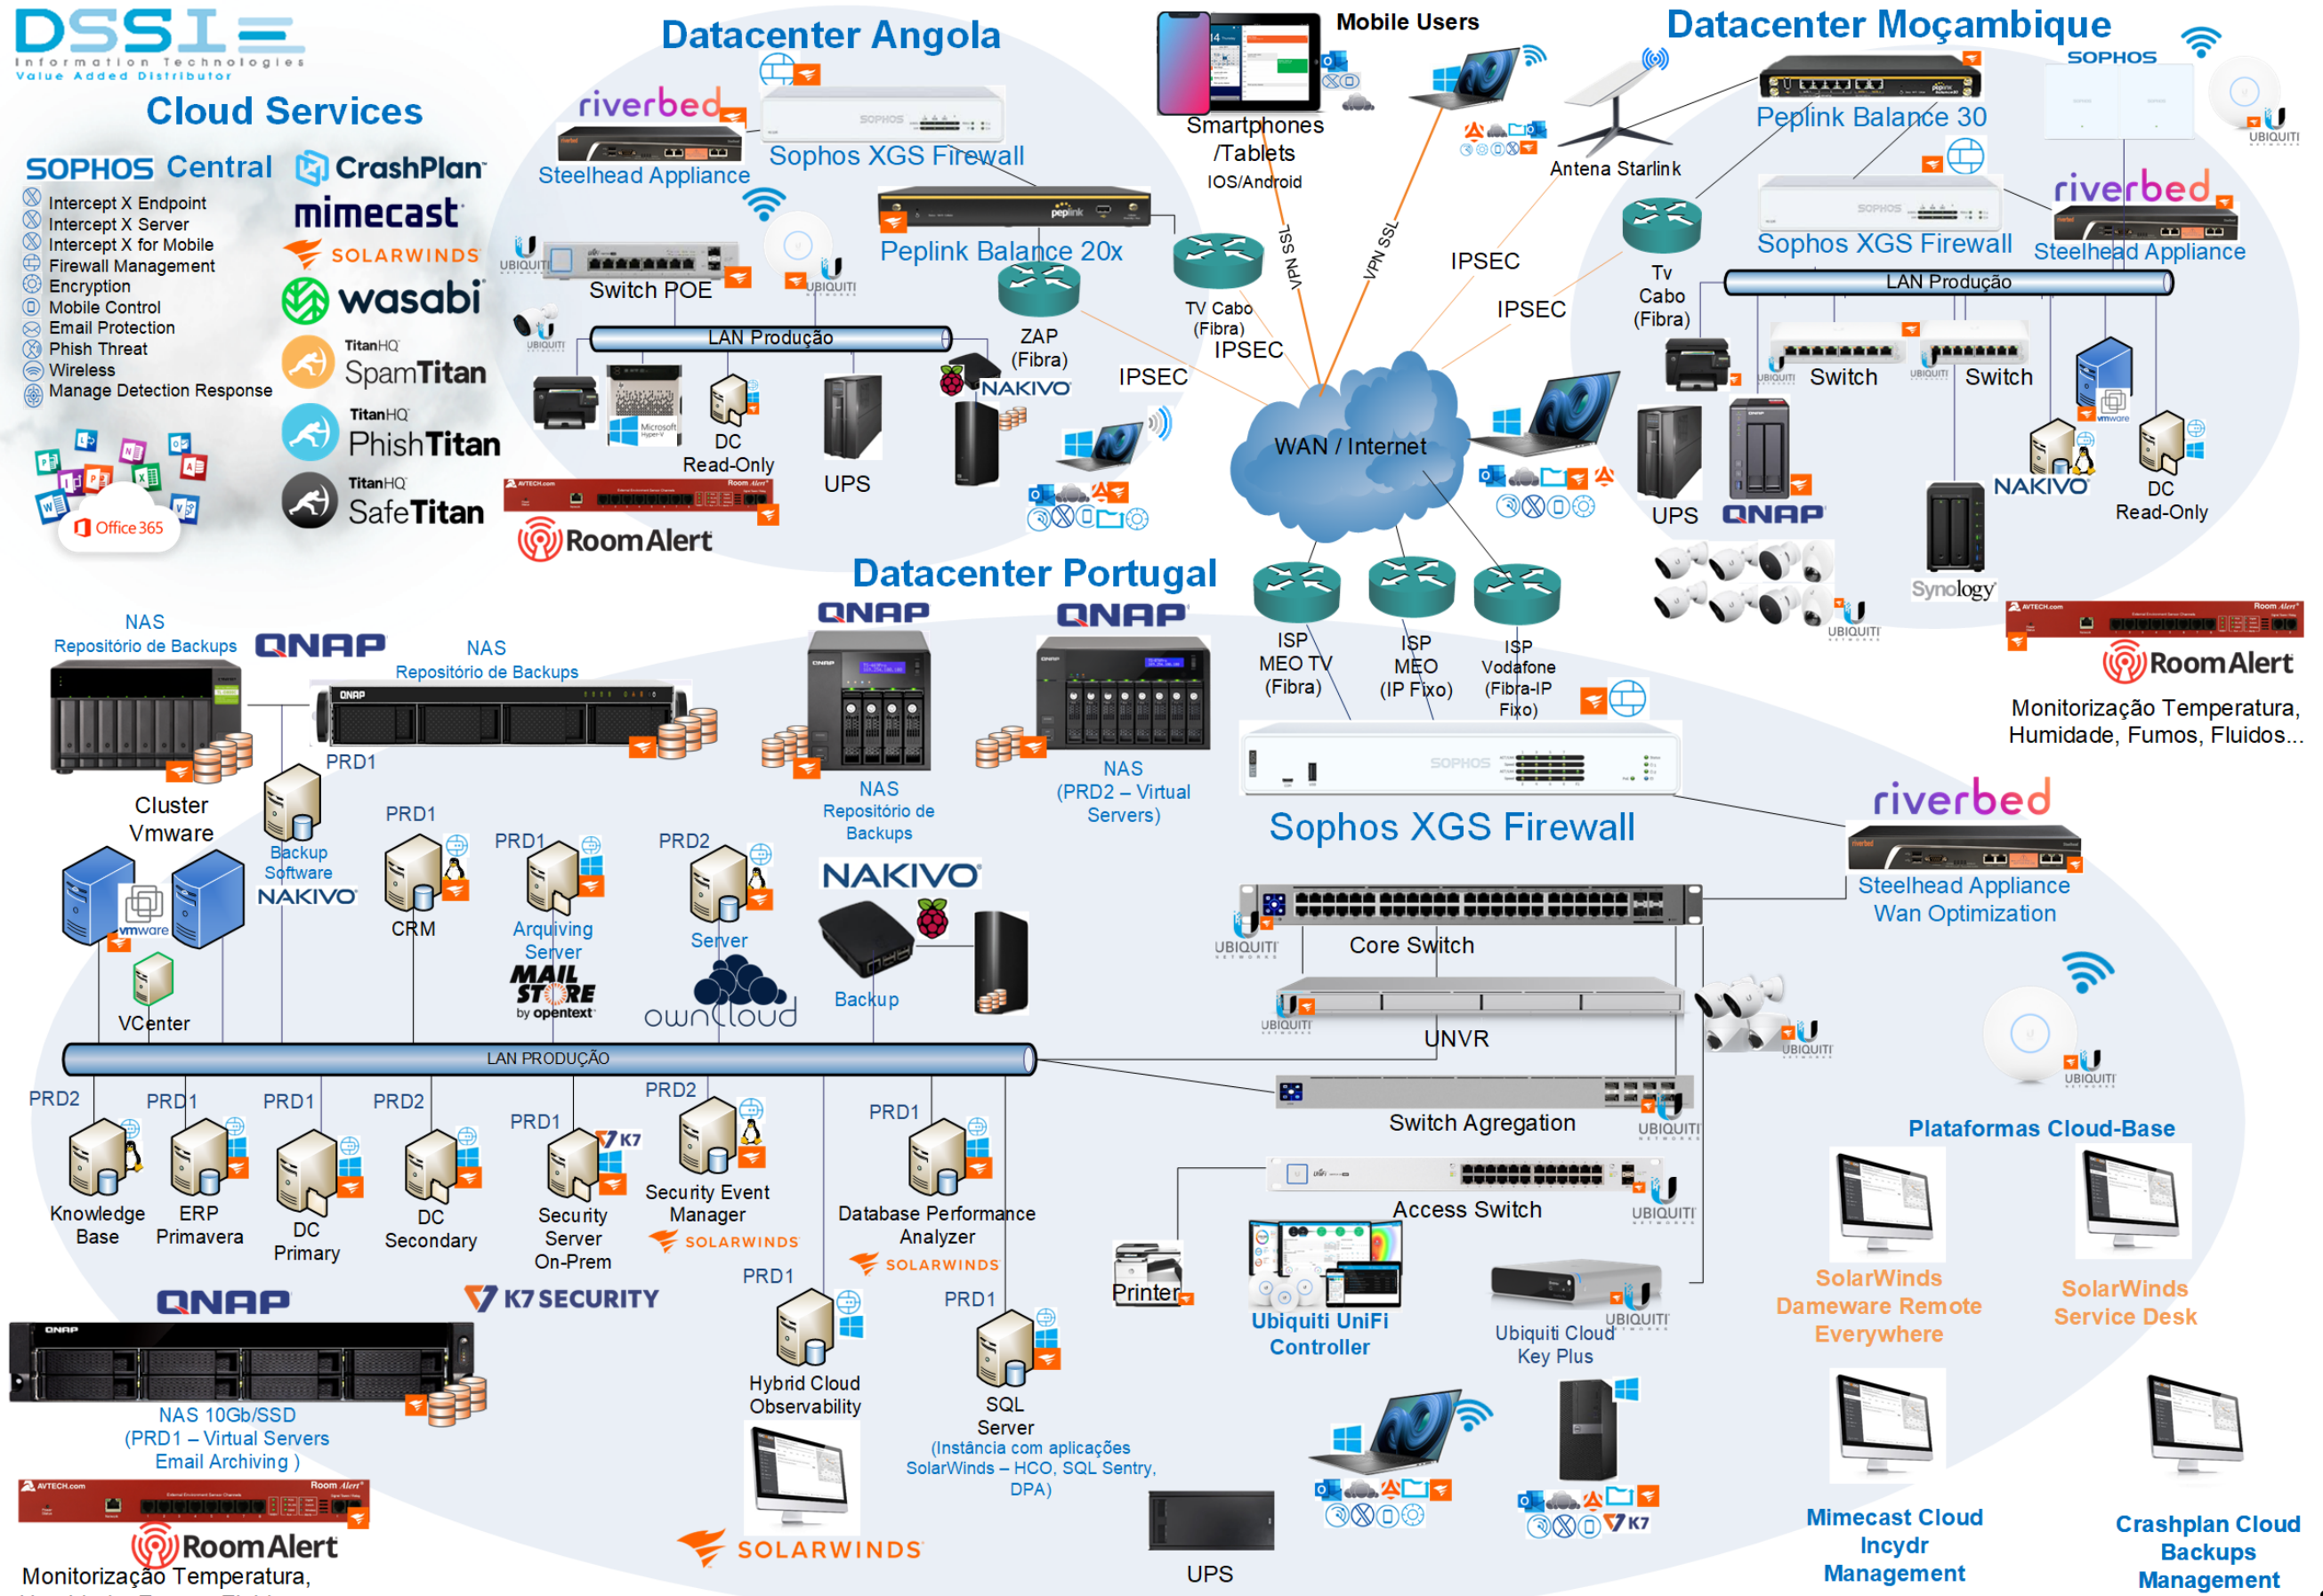

riverbed®

NETWORKING

riverbed®

SAFETY AND MOBILITY

SOPHOS

CLOUD

INFRASTRUCTURE

Cloud Services

- SOPHOS Central**
 - Intercept X Endpoint
 - Intercept X Server
 - Intercept X for Mobile
 - Firewall Management
 - Encryption
 - Mobile Control
 - Email Protection
 - Phish Threat
 - Wireless
 - Manage Detection Response
- CrashPlan™**
- mimecast™**
- SOLARWINDS™**
- wasabi™**
- TitanHQ™**
- SpamTitan™**
- TitanHQ™**
- PhishTitan™**
- TitanHQ™**
- SafeTitan™**
- Office 365**