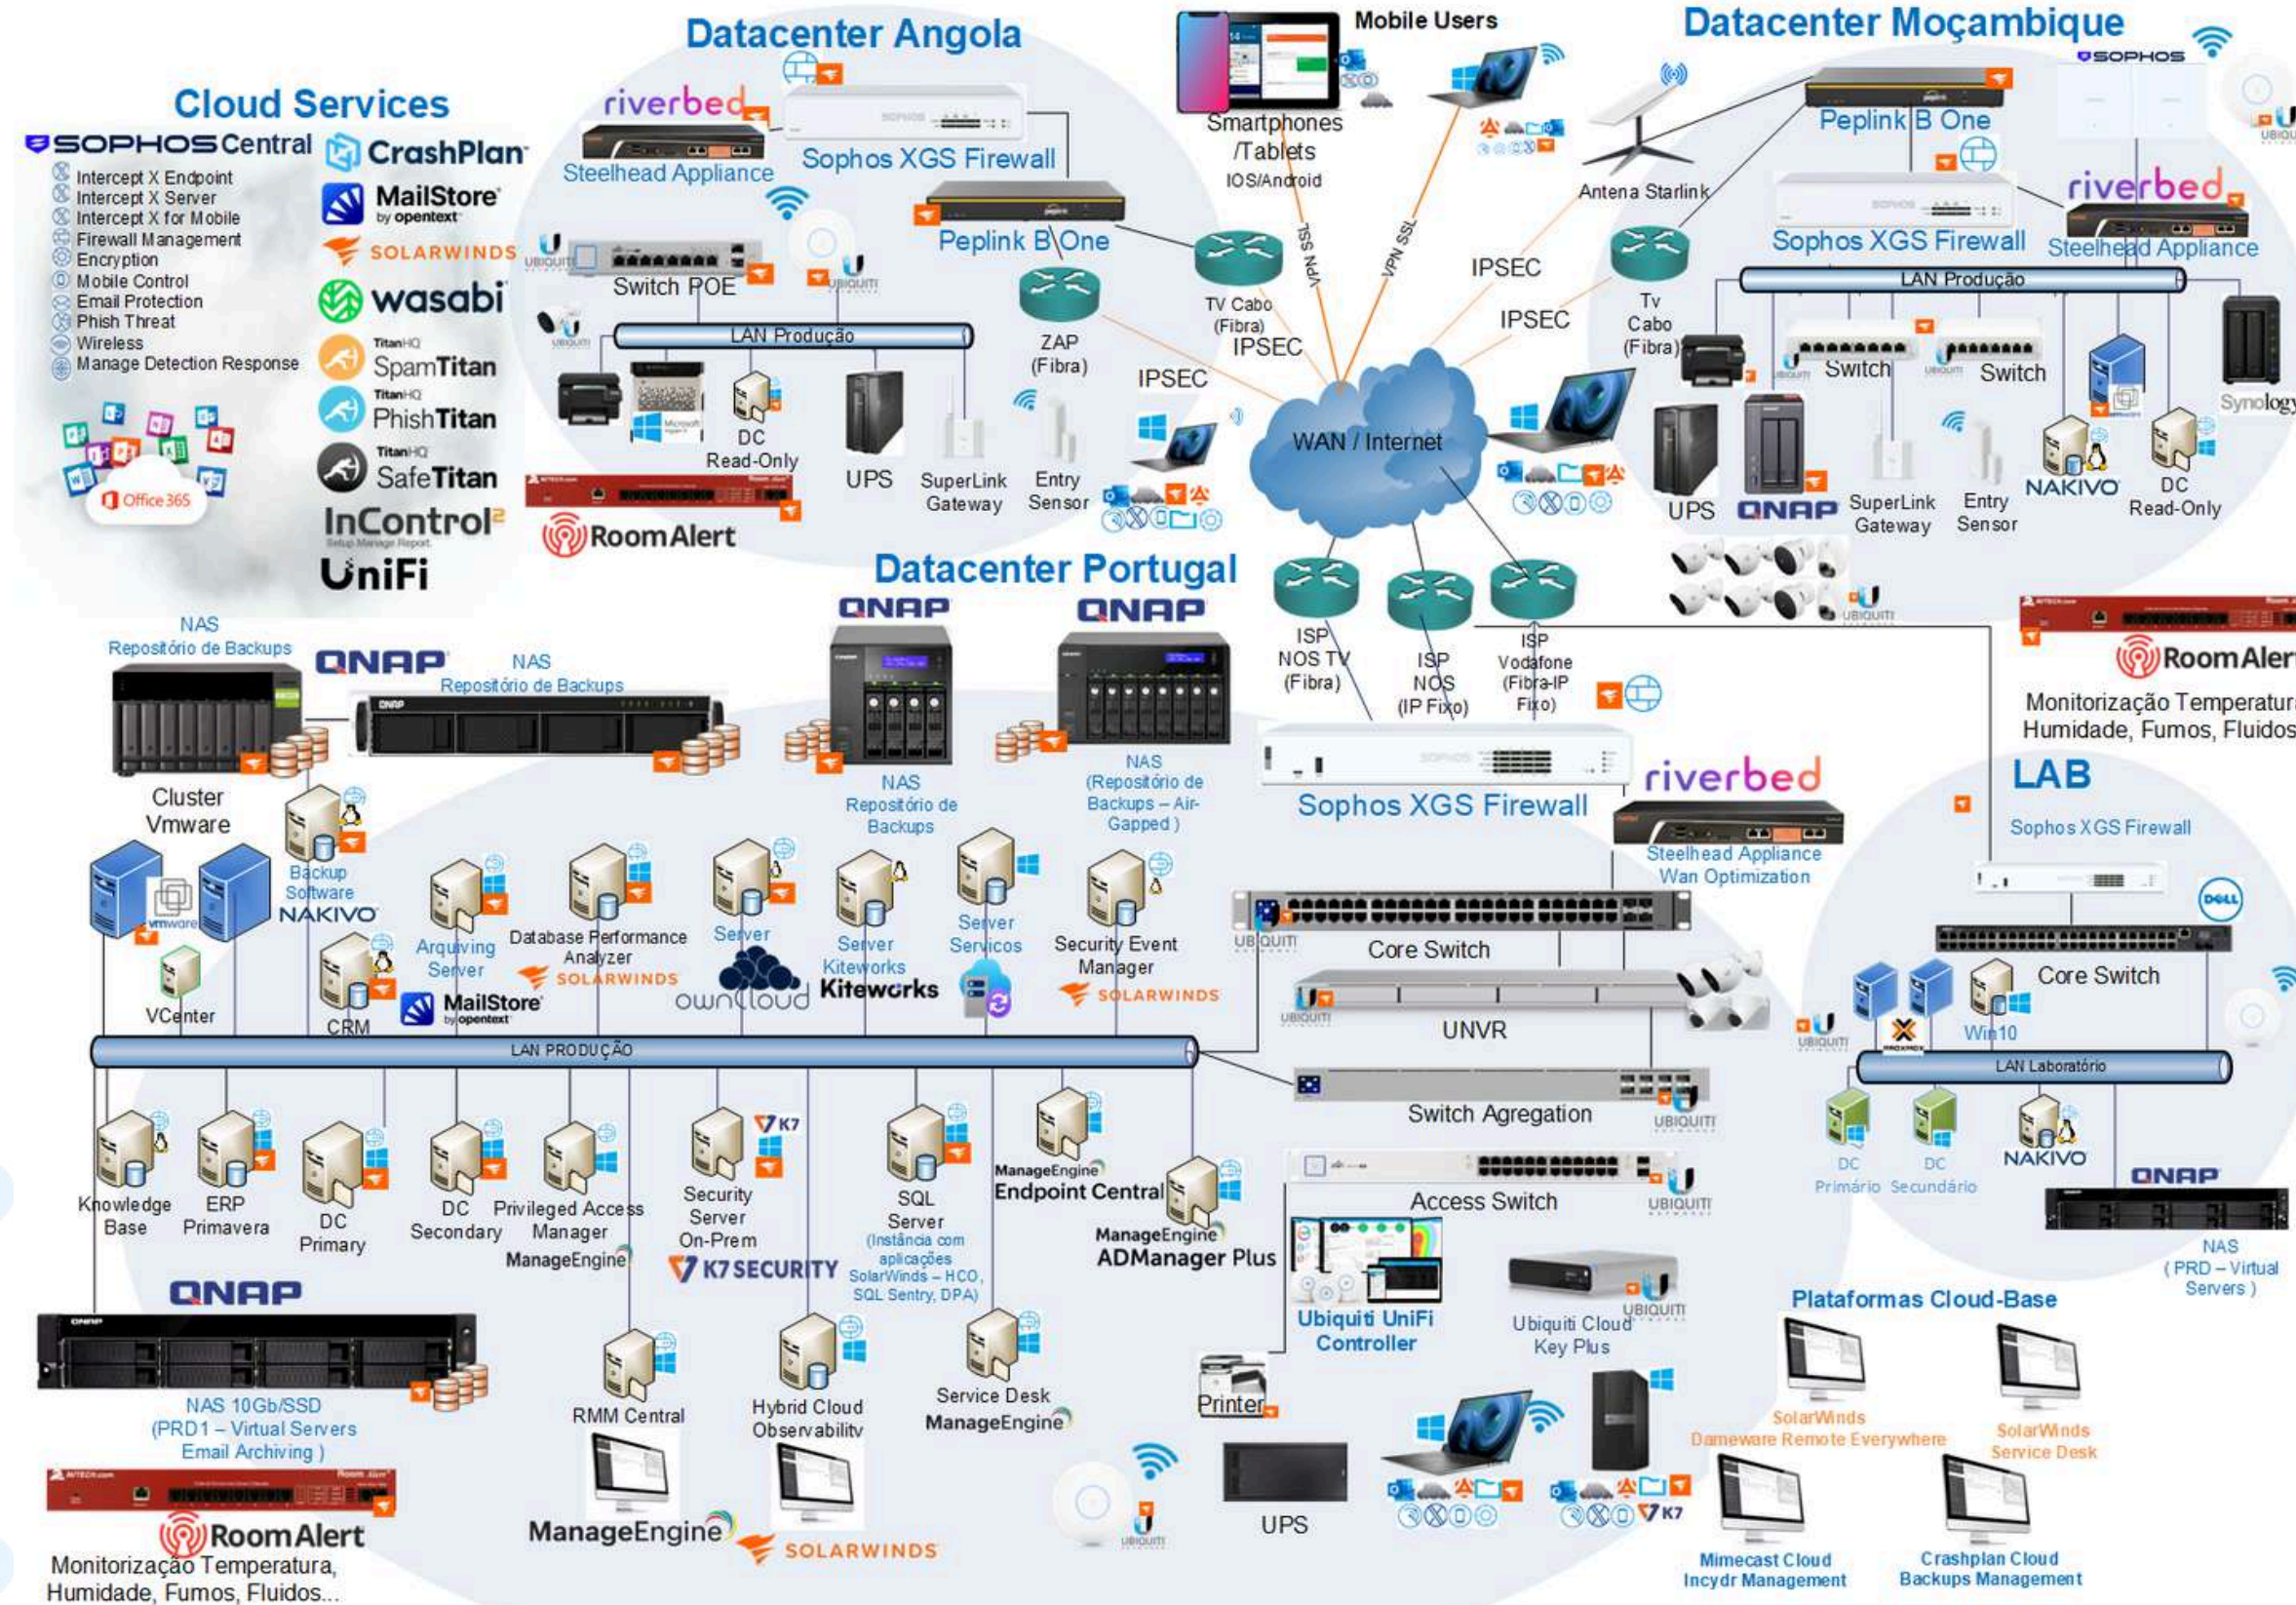

Monitorização
e Help Desk

 **ManageEngine**

riverbed

 **RoomAlert**
We've got this.

 **SOLARWINDS®**

Networking

 **peplink**

 **perle**

 **Progress®**

riverbed

 **UBIQUITI®**
NETWORKS

Segurança
e Mobilidade

 **cyberhaven**

 **CYBER
SENTRIQ**

 **K7 SECURITY**

 **ManageEngine**

 **SOPHOS**
DEFEAT CYBERATTACKS

 **tenable®**

Cloud

 **wasabi™**

INFRA ESTRUTURA

DSSI

A network graphic consisting of several interconnected nodes and lines, rendered in a light blue color against the dark blue background. The nodes are of varying sizes and are connected by thin lines, creating a complex web-like structure.