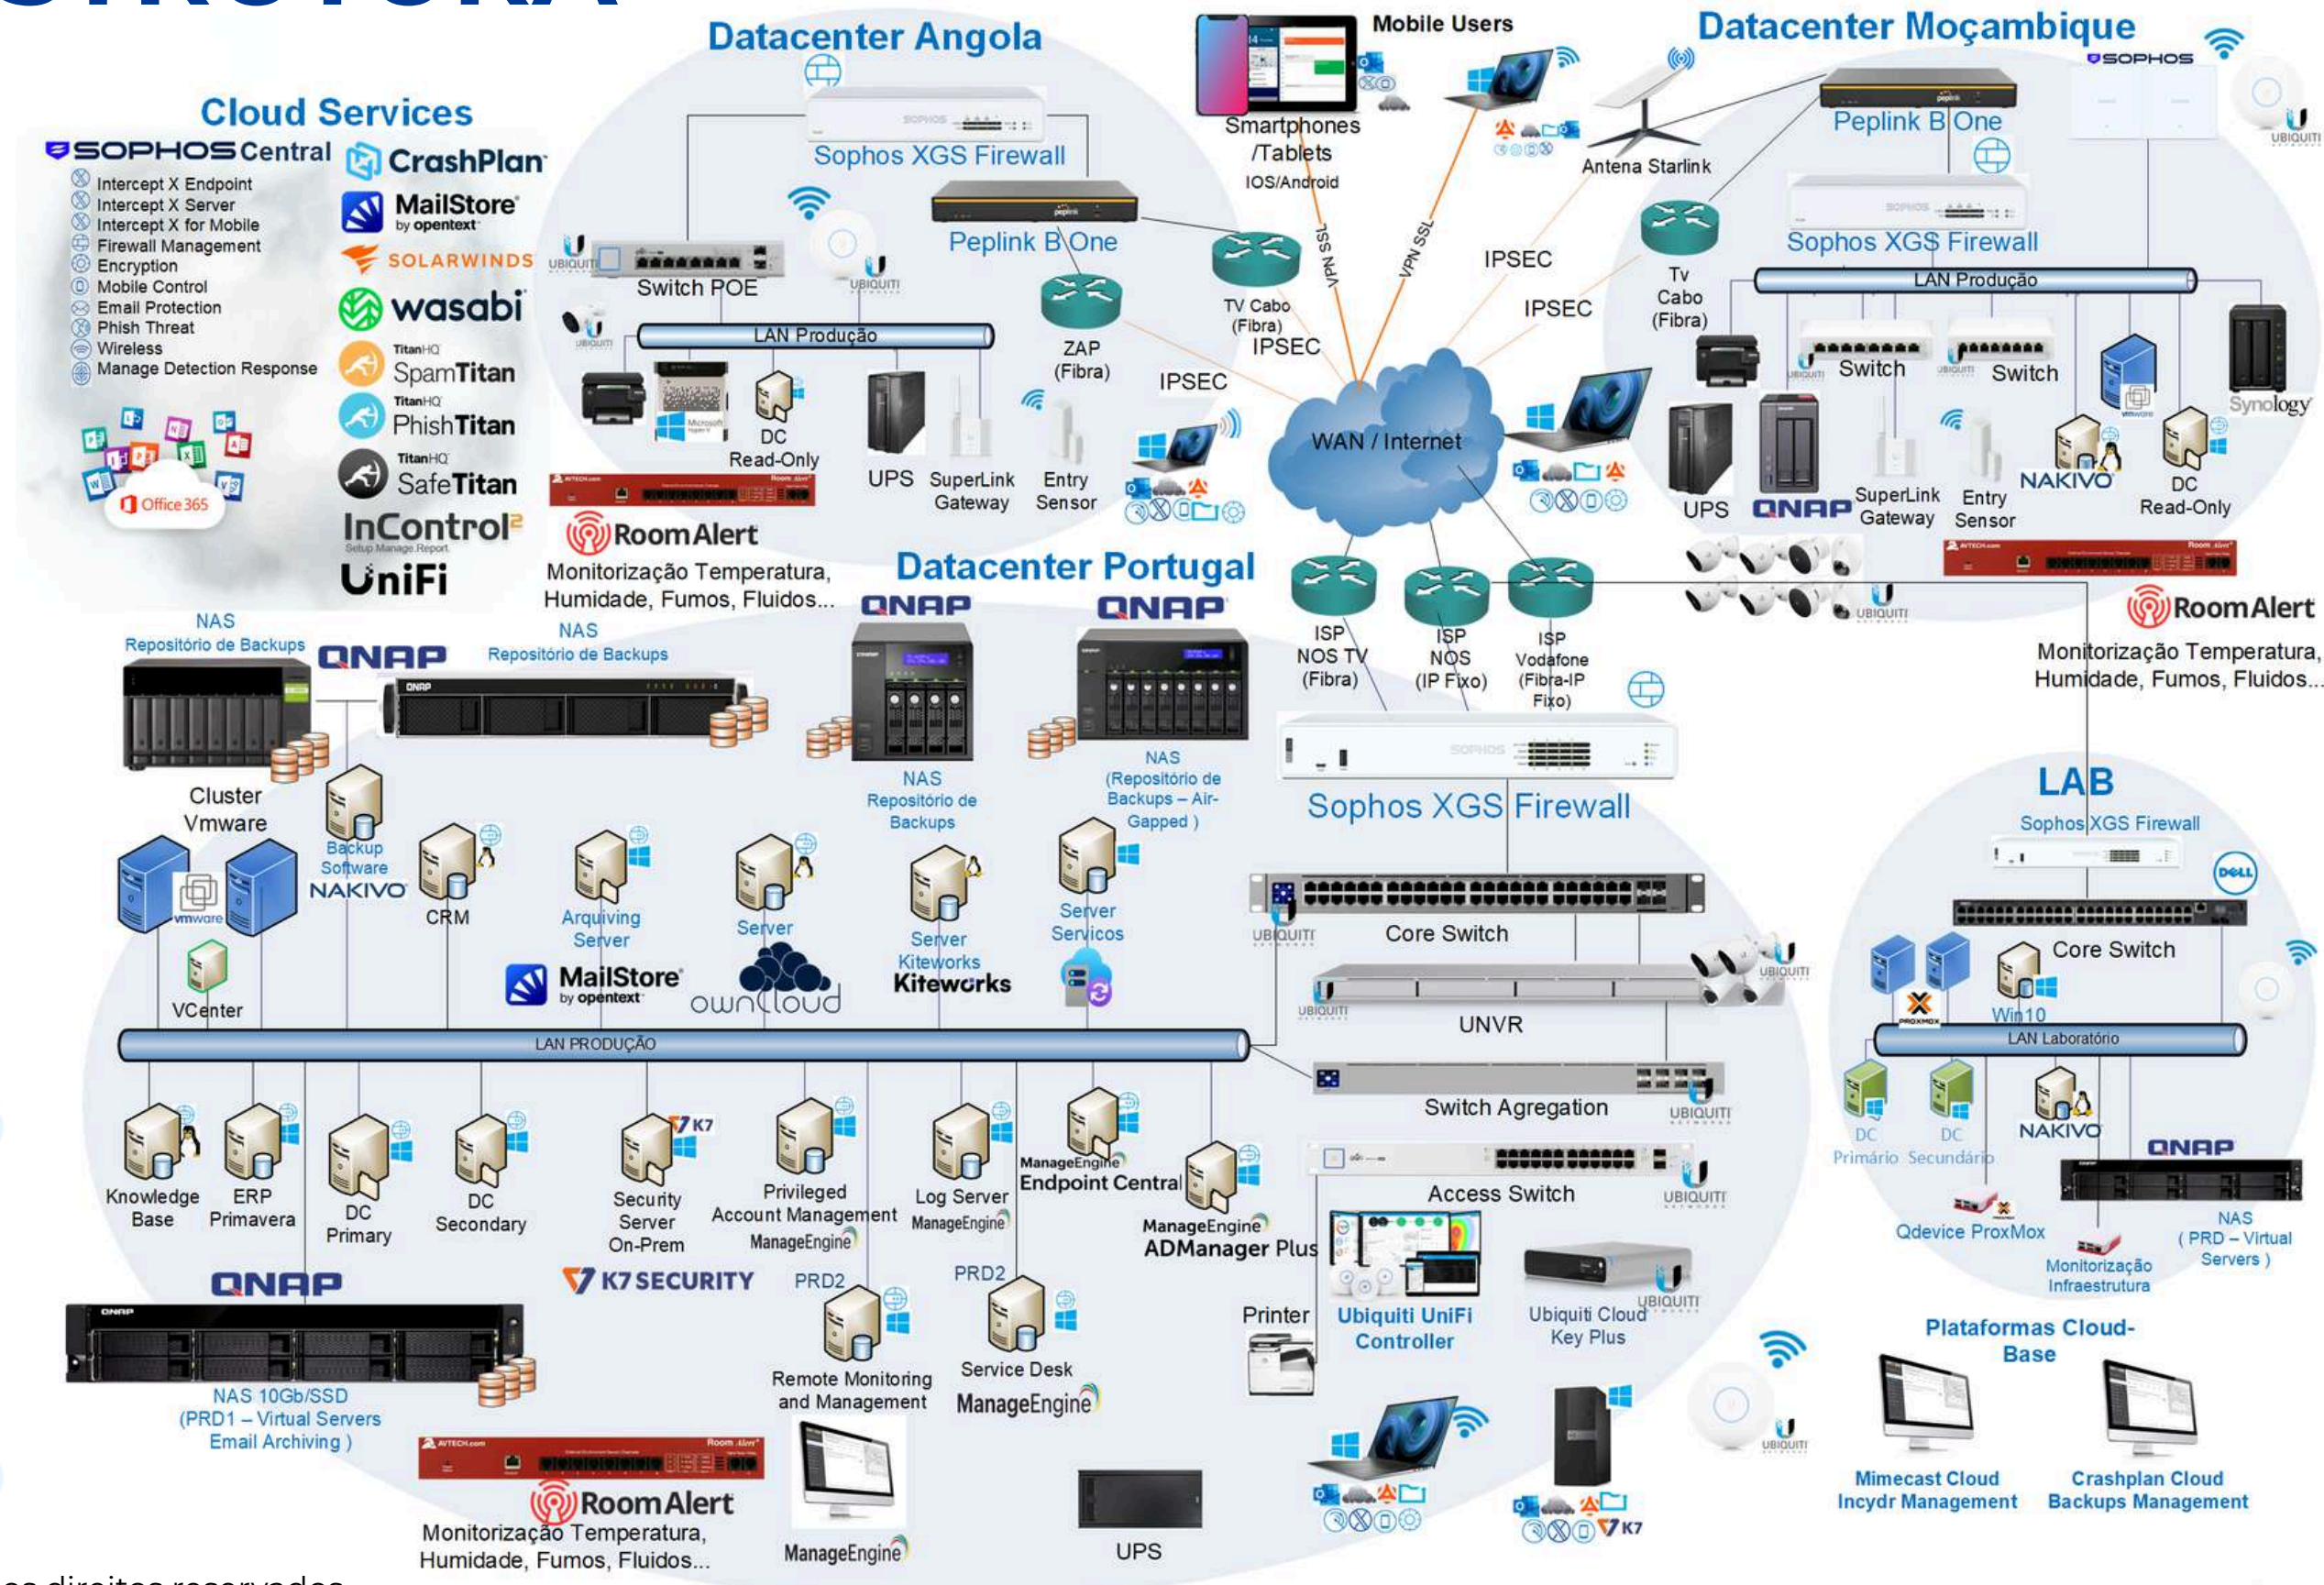

 **QNAP**

Monitorização  
e Help Desk

 **ManageEngine**

 **RoomAlert**  
We've got this.

 **SOLARWINDS®**

Networking

 **peplink**

 **perle**

 **UBIQUITI®**  
NETWORKS

Segurança  
e Mobilidade

 **cyberhaven**

 **CYBER  
SENTRIQ**

 **K7 SECURITY**

 **ManageEngine**

 **SOLARWINDS®**

 **SOPHOS**  
DEFEAT CYBERATTACKS

 **tenable®**

Cloud

 **wasabi™**

# INFRA ESTRUTURA

A network graphic consisting of several interconnected nodes and lines, rendered in a light blue color against a dark blue background. The nodes are of varying sizes and are connected by thin lines, creating a complex web-like structure.