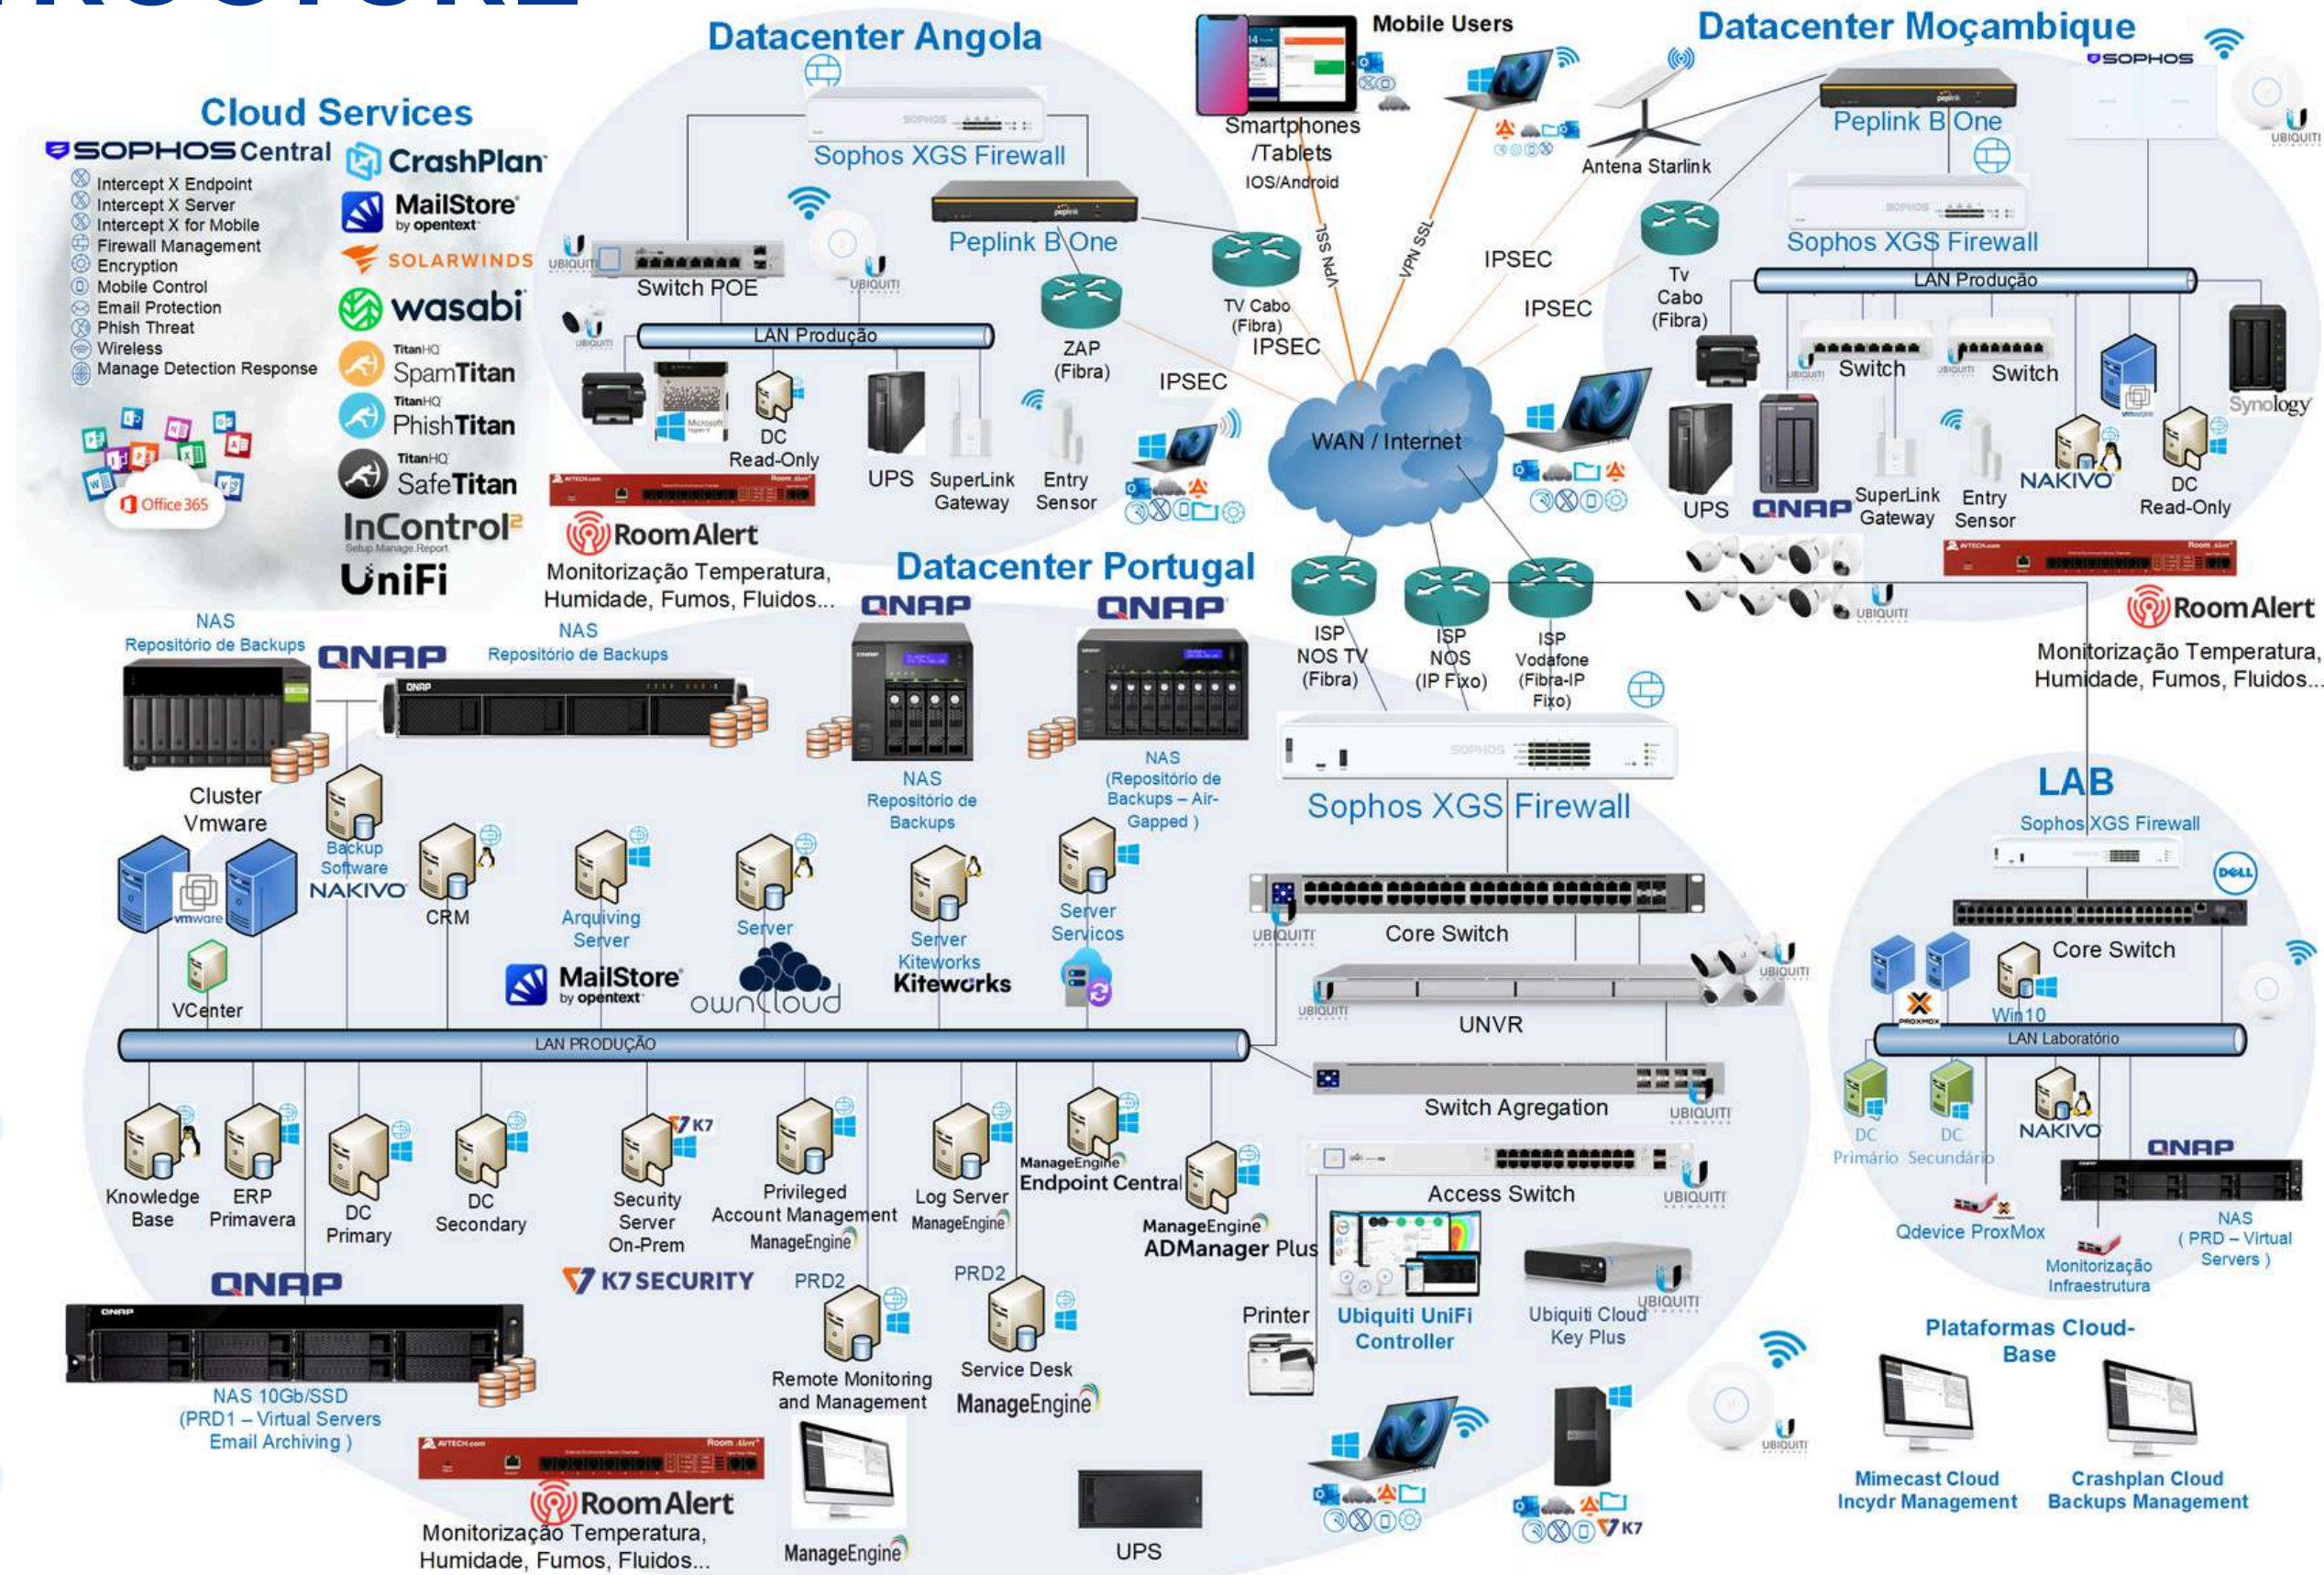

peplink

perle

UBIQUITI
NETWORKS

Security and Mobility

cyberhaven

CYBER SENTRIQ

K7 SECURITY

ManageEngine

SOLARWINDS

SOPHOS
DEFEAT CYBERATTACKS

tenable

Cloud

wasabi

INFRASTRUCTURE

DSSI

A network graphic consisting of several interconnected nodes and lines, rendered in a light blue color against a dark blue background. The nodes are of varying sizes, and the lines are thin and light blue.